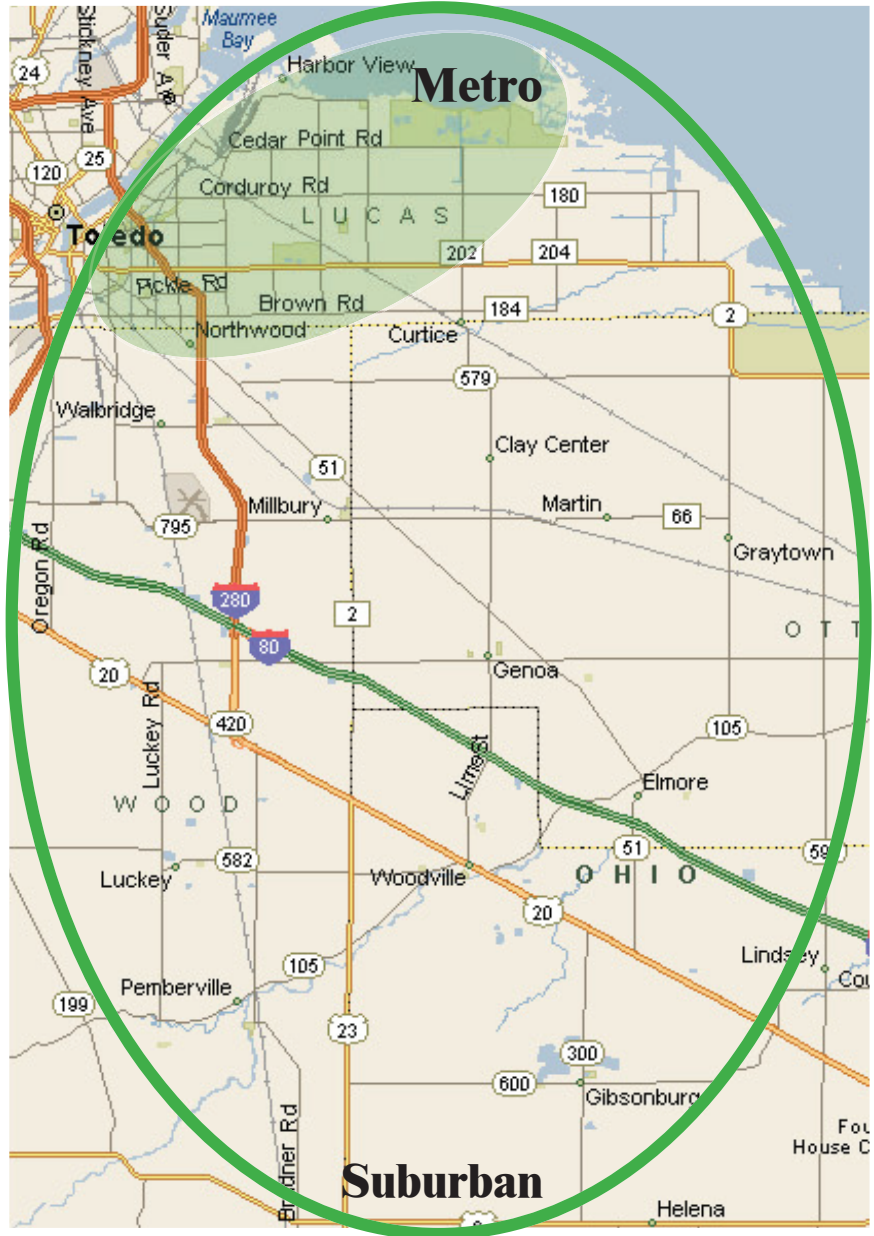

Circulation (as of 1/4/21) 25,428

Suburban Edition 14,323

Community	Zip	Total
Clay Center	43408	100
Curtice	43412	600
Elmore	43416	1055
Genoa	43430	1975
Gibsonburg	43431	1225
Graytown	43432	415
Lake Twp.	43447	1100
Lindsey	43442	25
Luckey	43443	365
Martin	43445	255
Millbury	43447	605
Oak Harbor	43449	1515
Pemberville	43450	1035
Rocky Ridge	43458	25
Stony Ridge	43463	200
Walbridge	43465	2365
Williston	43468	150
Woodville	43469	1115
Mail & Office		198

Metro Edition 11,105

Community	Zip	Total
East Toledo	43605	300
Curtice	43412	30
Jerusalem Twp	43616	1025
Northwood	43619	1780
Oregon	43616	7750
Mail & Office		220

Ohio Counties in The Press

Coverage Area

- Lucas
- Ottawa
- Sandusky
- Wood