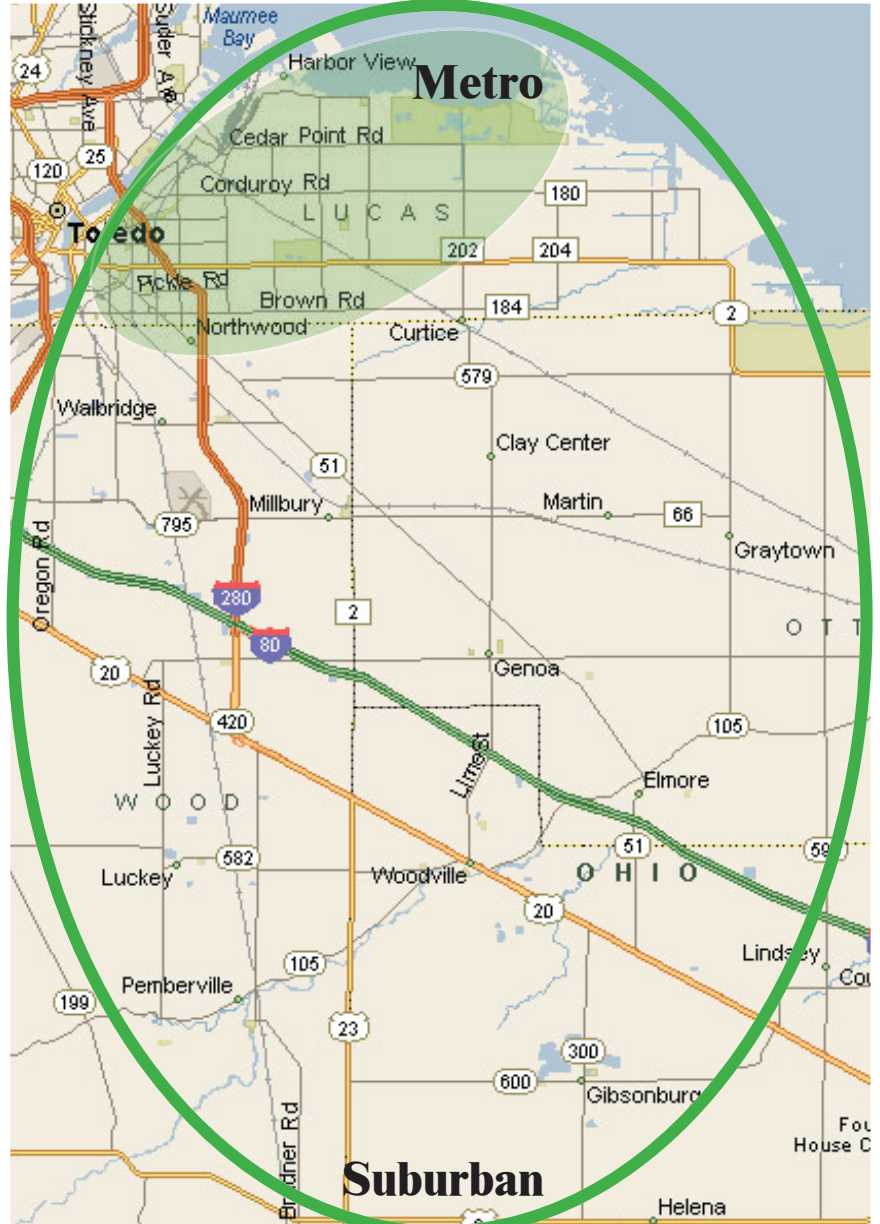

### Suburban Edition

## 15,750

Community	Zip	Total
Clay Center	43408	120
Curtice	43412	645
Elmore	43416	1195
Genoa	43430	2245
Gibsonburg	43431	1400
Graytown	43432	440
Lake Twp.	43447	1140
Lindsey	43442	60
Luckey	43443	360
Martin	43445	265
Millbury	43447	645
Oak Harbor	43449	1700
Pemberville	43450	1090
Perrysburg	43551	10
Rocky Ridge	43458	50
Stony Ridge	43463	280
Walbridge	43465	2520
Williston	43468	160
Woodville	43469	1225
Mail & Office		200

### Metro Edition

#### Coverage Area

- Lucas
- Ottawa
- Sandusky
- Wood